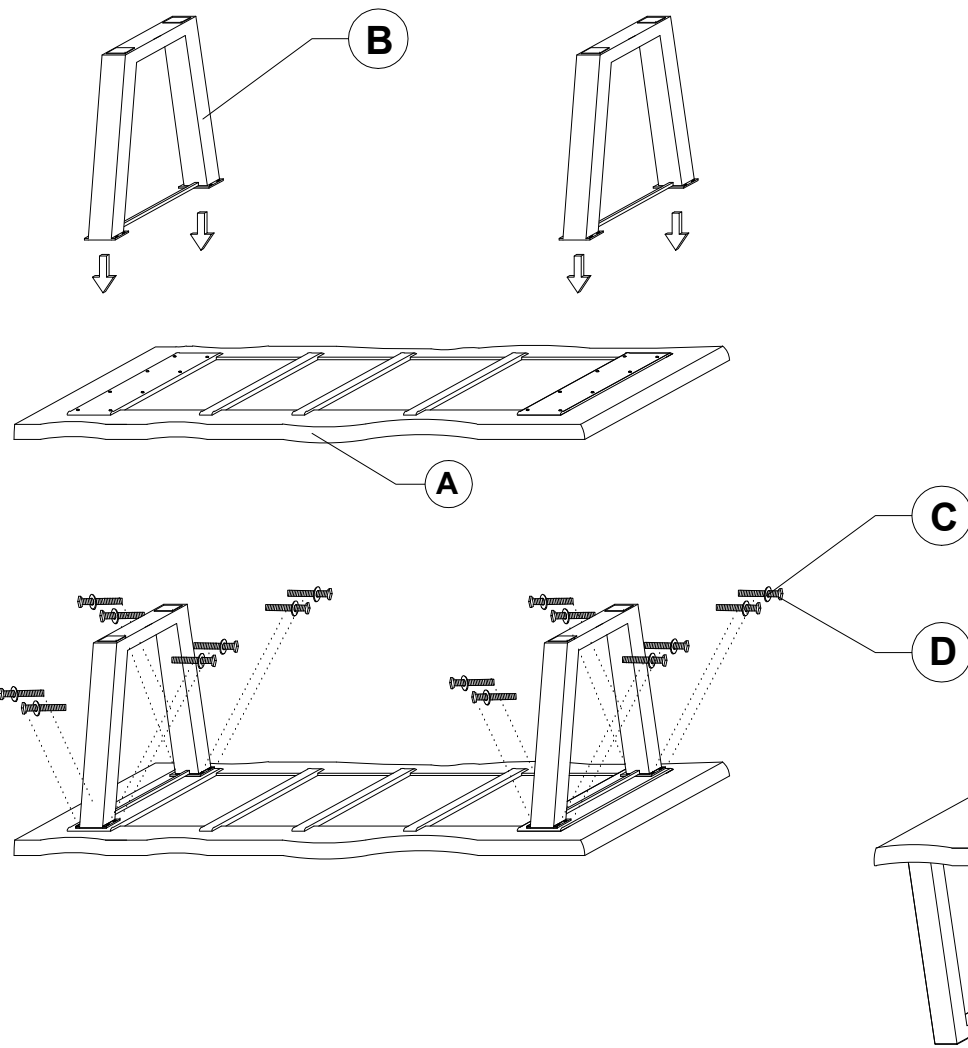

ASSEMBLY INSTRUCTION

ALBERO DINING TABLE

PART	QTY	DESCRIPTION
A	1	
B	2	
C	16	 M8 x 20MM
D	16	 ØM8
E	1	 5MM

FINISH ASSEMBLY