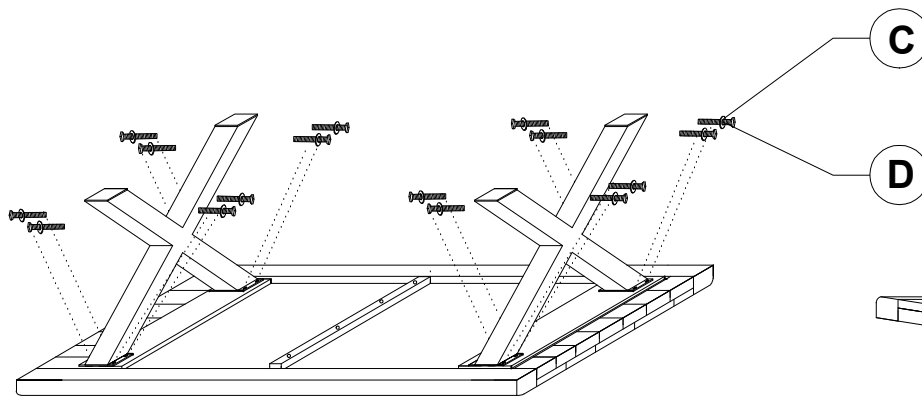

# ASSEMBLY INSTRUCTION

## MAZZO COFFEE TABLE

PART	QTY	DESCRIPTION
A	1	
B	2	
C	16	 M8 x 20MM
D	16	 ØM8
E	1	 5MM

**FINISH ASSEMBLY**