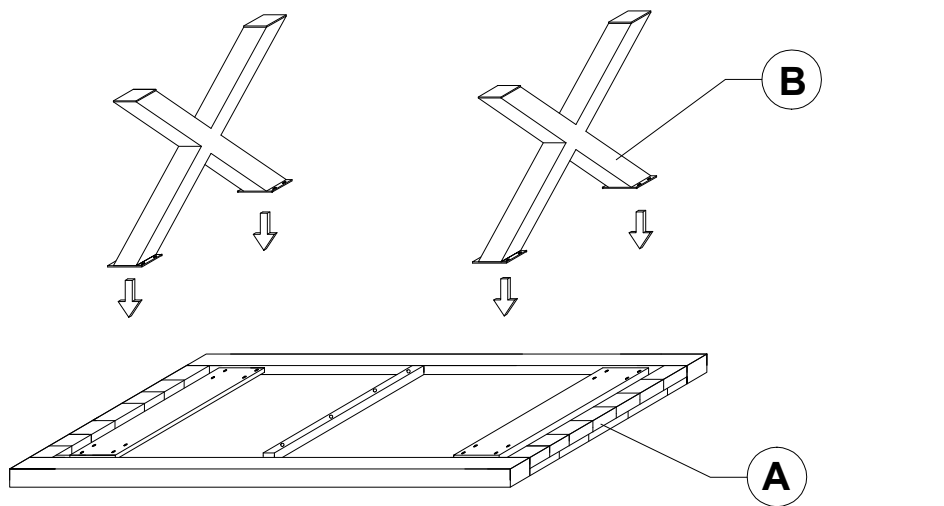

# ASSEMBLY INSTRUCTION

## MAZZO COFFEE TABLE

PART	QTY	DESCRIPTION
A	1	
B	2	
C	16	 M8 x 20MM
D	16	 ØM8
E	1	 5MM

**FINISH ASSEMBLY**