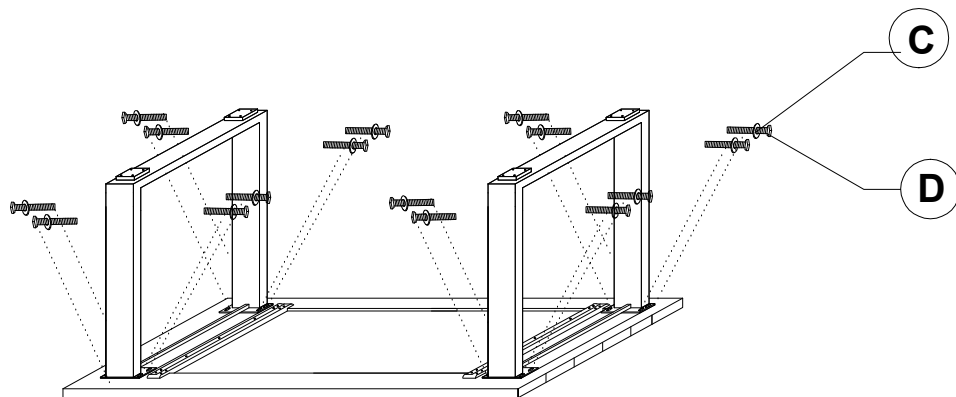

ASSEMBLY INSTRUCTION

ROMARO COFFEE TABLE

PART	QTY	DESCRIPTION
A	1	
B	2	
C	16	 M8 x 20MM
D	16	 ØM8
E	1	 5MM

FINISH ASSEMBLY