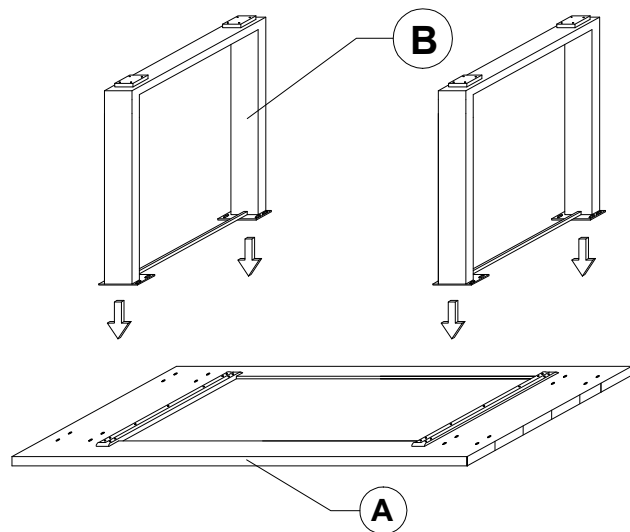

ASSEMBLY INSTRUCTION

ROMARO COFFEE TABLE

PART	QTY	DESCRIPTION
A	1	
B	2	
C	16	 M8 x 20MM
D	16	 ØM8
E	1	 5MM

FINISH ASSEMBLY