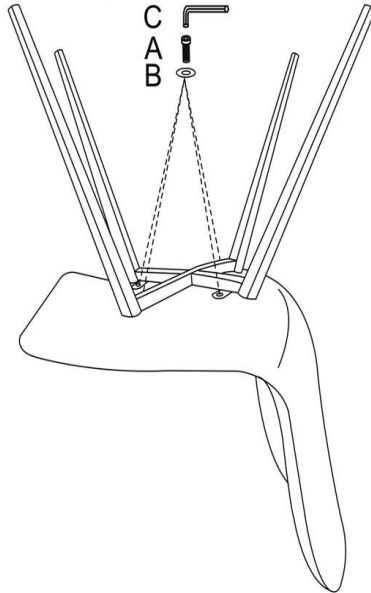

Pronto

wonen

MODEL : SERRADO PDC-925BS

ASSEMBLY INSTRUCTION

A

M6x16 x4

B

M6 x4

C

x1

STEP 1

STEP 2