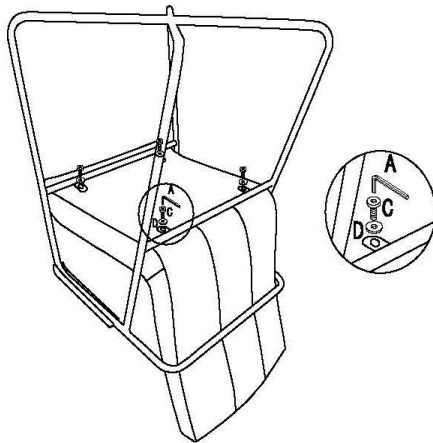

ASSEMBLY INSTRUCTION

A 	B 	C 	D 	E 	F
M5 x1	M8*35 x2	M6*20 x2	M6 x4	M6*25 x8	x4 x2

STEP 1

STEP 2

STEP 3