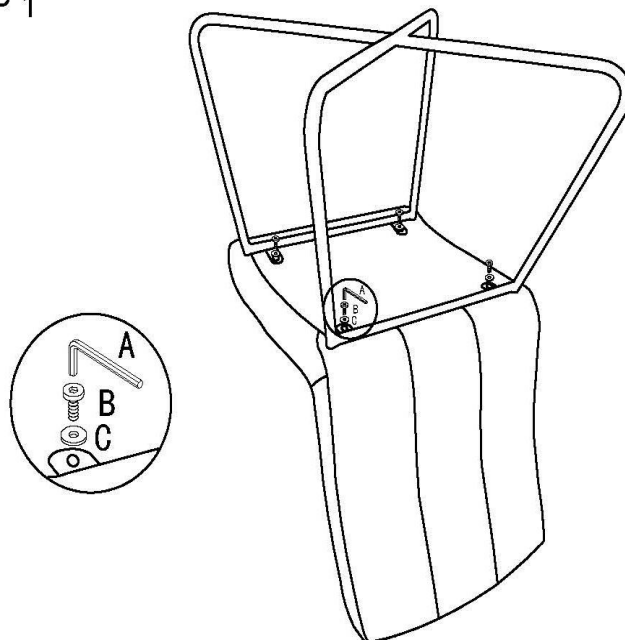

Pronto

wonen

MODEL : SIROCCO PDC-2065M

ASSEMBLY INSTRUCTION

A 	B 	C 			
M5	x1	M6*16	x4	M6	x4

STEP 1

STEP 2