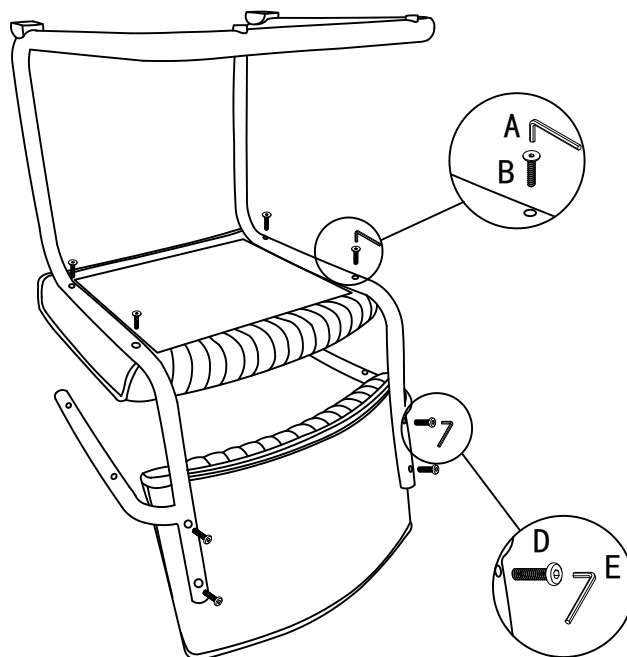

Pronto

wonen

MODEL:ZUCCONI PDC-4082A

ASSEMBLY INSTRUCTION

A	B	C	D	E	F		
							
M4	x1	M6*40	x4	M6*35	x4	M5	x1
							x2

STEP 1

STEP 2

STEP 3